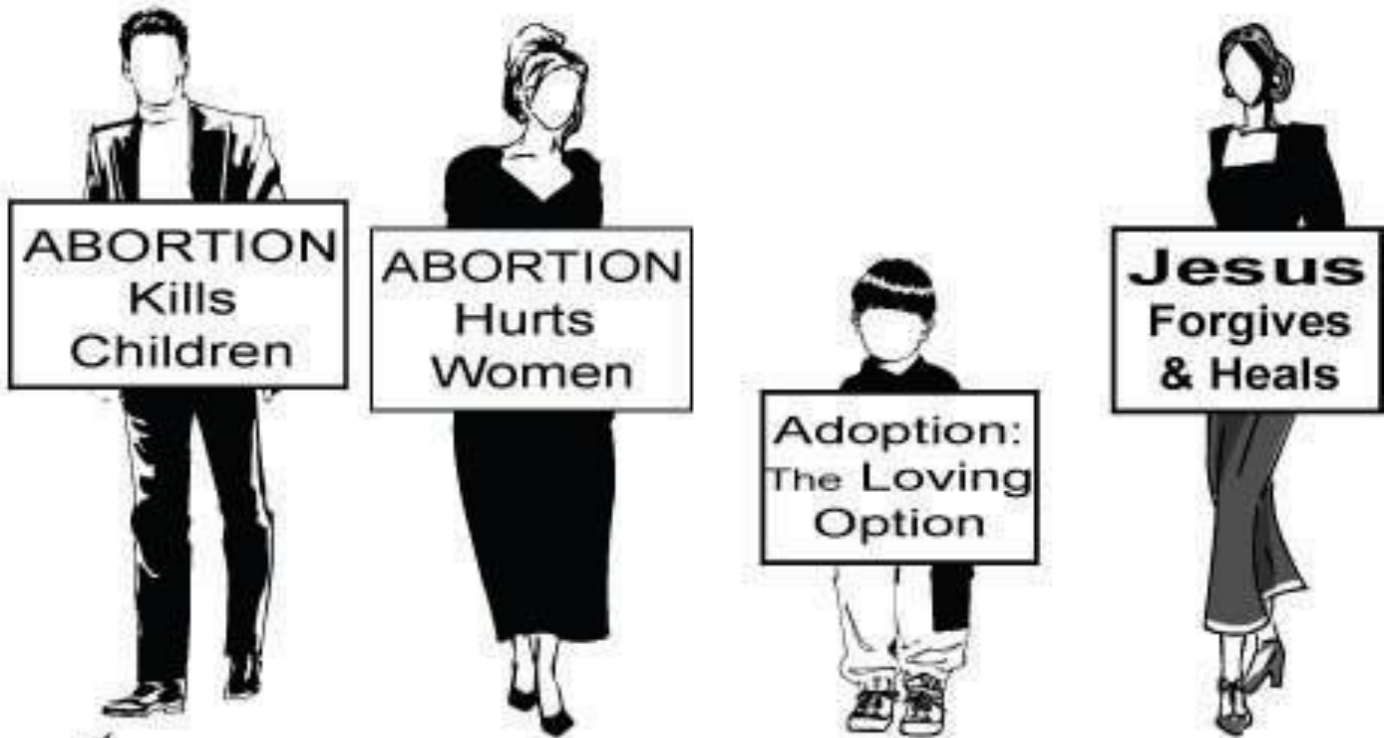

Will You Stand For The Unborn?

WILMINGTON LIFE CHAIN

Life Chain is today!

2:30 – 3:30 PM

Rain or Shine

Our location:

www.LocalLifeChain.com